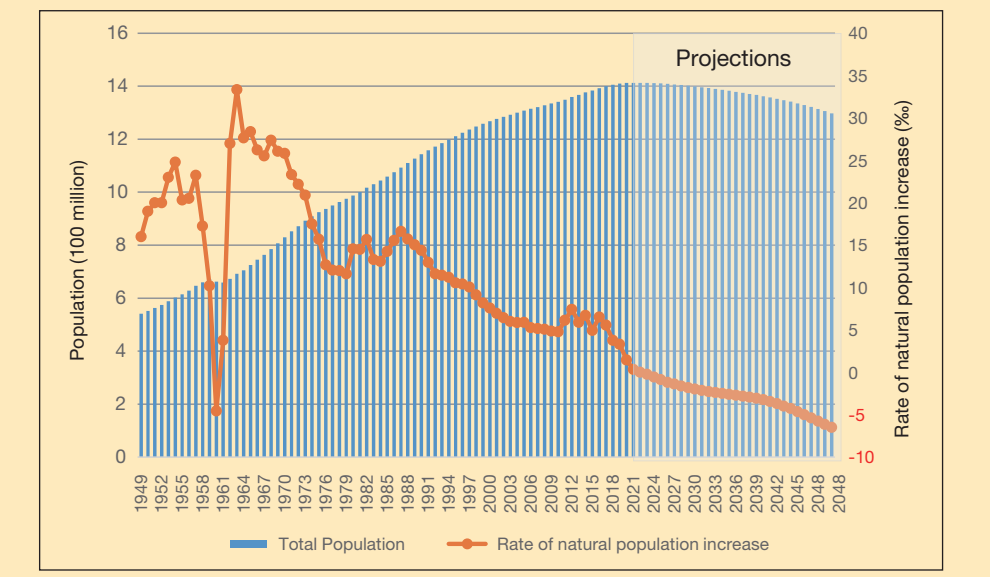

# 中国人口中长期变动趋势预测

## China's Population Projection—Medium Variant (2021–2050)

Projection Results of Total Population Size Under Different Scenarios  
不同方案的总人口规模预测结果比较 (2020–2050)

Trends of Total Population and Rate of Natural Population Increase  
人口总量变动情况及其预测 (1949–2050)