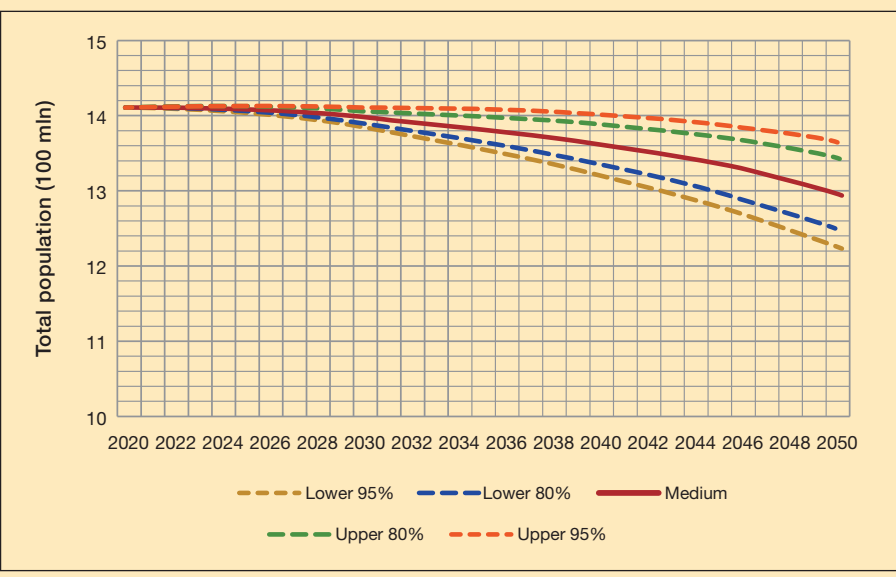

# 中国人口中长期变动趋势预测

## China's Population Projection—Medium Variant (2021–2050)

Projection Results of Total Population Size Under Different Scenarios  
不同方案的总人口规模预测结果比较 (2020–2050)

Trends of Total Population and Rate of Natural Population Increase  
人口总量变动情况及其预测 (1949–2050)